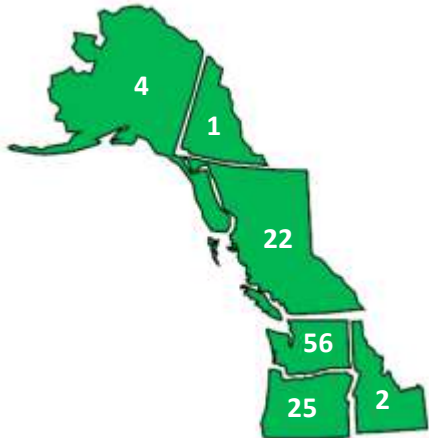

2009 Membership

Province/State	Members	
	Count	Pct.
Alaska	4	3%
British Columbia	22	19%
Idaho	2	2%
Oregon	25	22%
Washington	56	48%
Yukon	1	1%
Other	6	5%
TOTAL	116	

Sector	Province/State							TOTAL	
	AK	BC	ID	OR	WA	YK	Oth	Count	Pct.
Board or Agency		2		3	7			12	10%
4-yr college/university	4	9	1	7	9		2	32	28%
2-yr college/university		11	1	11	33	1	2	59	51%
Private				4	4		1	9	8%
Other									0%
NA					3		1	4	10%
TOTAL	4	22	2	25	56	1	6	116