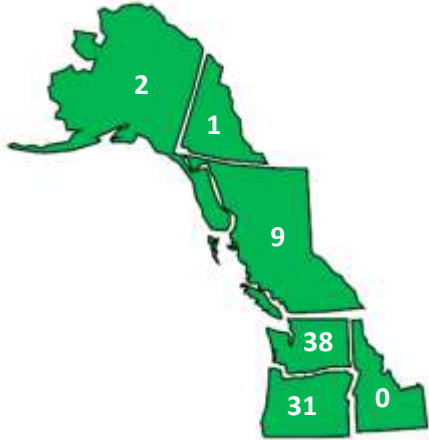

PNAIRP

Pacific Northwest Association of Institutional Research and Planning

MEMBERSHIP REPORT

2010 Membership

Province/State	Members	
	Count	Pct.
Alaska	2	2%
British Columbia	9	10%
Idaho	0	0%
Oregon	31	35%
Washington	38	43%
Yukon	1	1%
Other	7	8%
TOTAL	88	